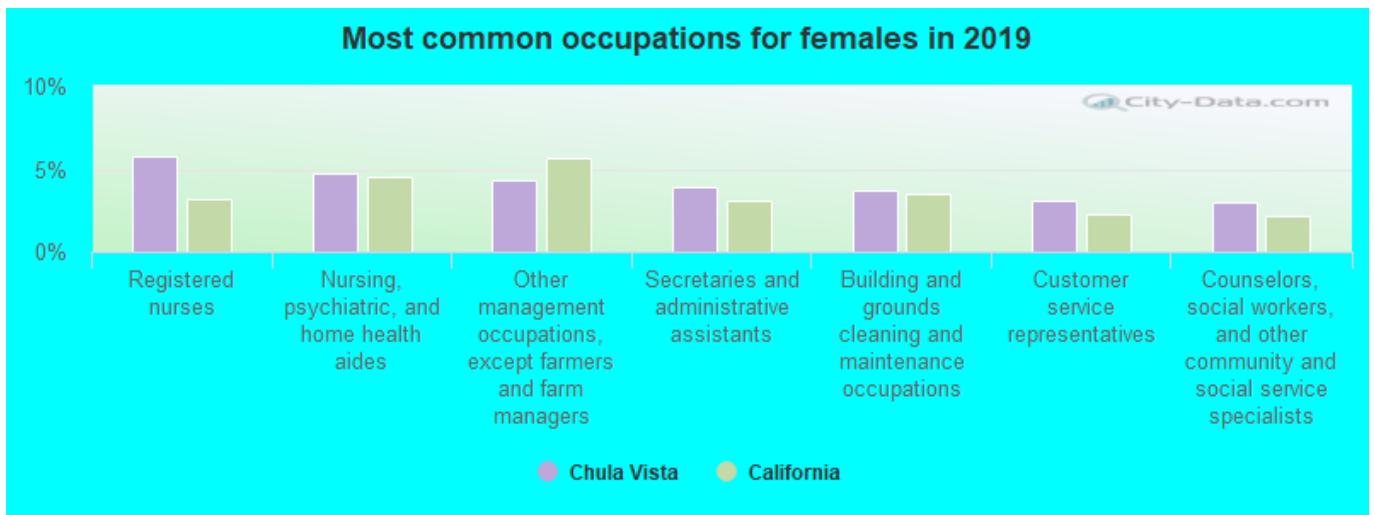

DOWNLOAD

[Social Services Office In Chula Vista Ca](#)

[Social Services Office In Chula Vista Ca](#)

DOWNLOAD